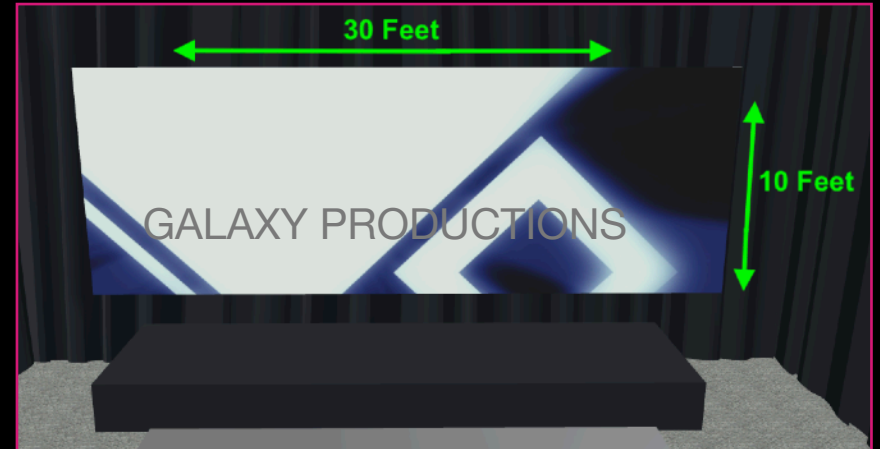

#1-42 LARGE VIDEO WALL WITH DJ BOOTH

#2-42 LARGE VIDEO WALL

**#1-42 VIDEO WALL WITH DJ BOOTH
TWO 3' X 10' PANELS**

**#1-42 VIDEO WALL WITH DJ BOOTH
FOUR 19\"**

These are just a few of many configurations that could be done for your event please ask us for what would be the best to create an amazing experience for your event. www.Eventwowfactor.com 954-444-3364

GALAXY PRODUCTIONS 54 LED LARGE DOUBLE PANELS SOME OF OUR MOST POPULAR CONFIGURATIONS

#1-54 LARGE VIDEO WALL WITH DJ BOOTH

#2-54 LARGE VIDEO WALL

**#1-54 VIDEO WALL WITH DJ BOOTH
TWO 3' X 10' PANELS**

**#1-54 VIDEO WALL WITH DJ BOOTH
FOUR 19" X 10' PANELS**