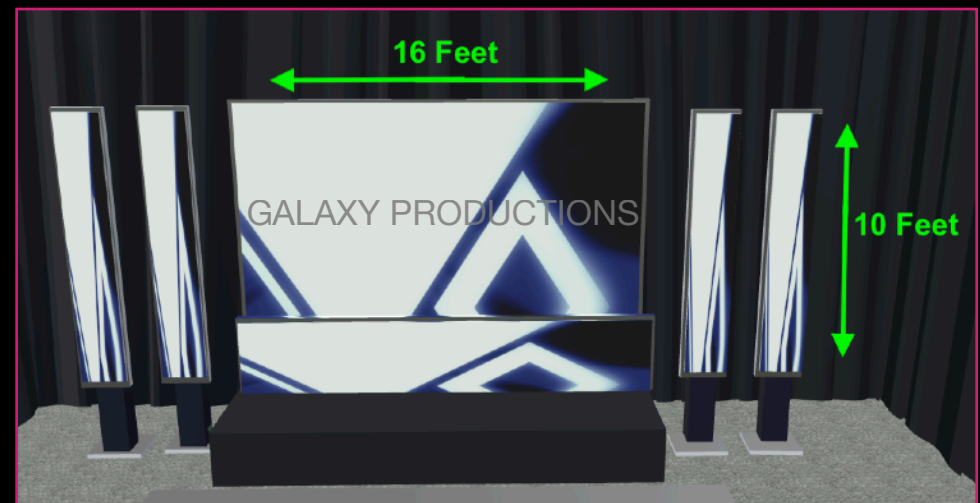

**#1-42 VIDEO WALL WITH DJ BOOTH
FOUR 19\"**

These are just a few of many configurations that could be done for your event please ask us for what would be the best to create an amazing experience for your event. www.Eventwowfactor.com 954-444-3364